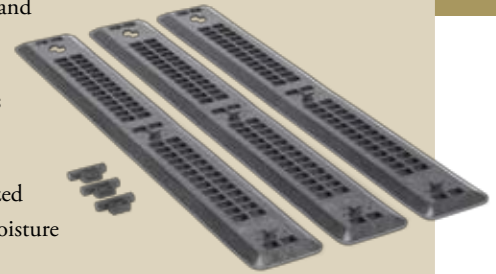

888/875-8754 • fax 843/339-6803 • sonocotranspack.com

©2010 Sonoco
 Sonoco and FirmaMax are registered trademarks.

Printed in USA on recycled paper • STP10101/2K1010

FirmaMax[®]

Plastic Carriers

SPECIFICATIONS

Standard nestable carrier with runners

- Up to 10 times the lifespan of conventional wood pallets
- Proprietary 100% recycled plastic formulations reduce demand for wood and petrochemicals
- Meets or exceeds all GMA standards
- Ideal for sanitary conditions; can be cleaned and sterilized
- Will not absorb moisture or harbor bacteria
- Highest buy-back value