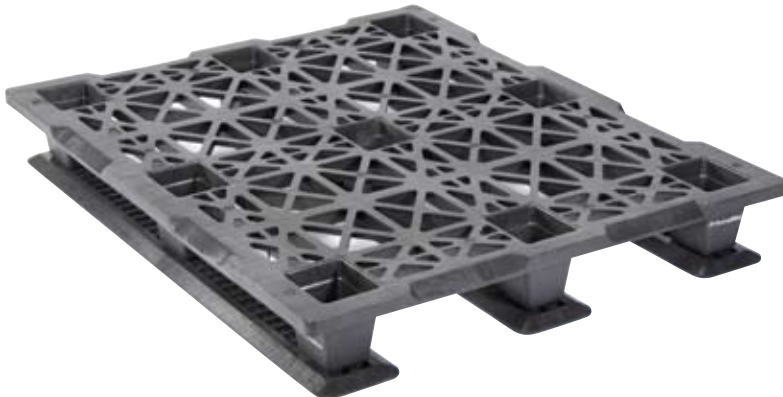

FirmaMax[®] Plastic Carriers

SPECIFICATIONS

48x40 nestable carrier

- Up to 10 times the lifespan of conventional wood pallets
- Proprietary 100% recycled plastic formulations reduce demand for wood and petrochemicals
- Meets or exceeds all GMA standards
- Ideal for sanitary conditions; can be cleaned and sterilized
- Will not absorb moisture or harbor bacteria
- Highest buy-back value

888/875-8754 • fax 843/339-6803 • sonocotranspack.com

©2010 Sonoco
 Sonoco and FirmaMax are registered trademarks.

Printed in USA on recycled paper • STP10101/2K1010

FirmaMax[®]

Plastic Carriers

SPECIFICATIONS

Standard nestable carrier with runners

- Up to 10 times the lifespan of conventional wood pallets
- Proprietary 100% recycled plastic formulations reduce demand for wood and petrochemicals
- Meets or exceeds all GMA standards
- Ideal for sanitary conditions; can be cleaned and sterilized
- Will not absorb moisture or harbor bacteria
- Highest buy-back value