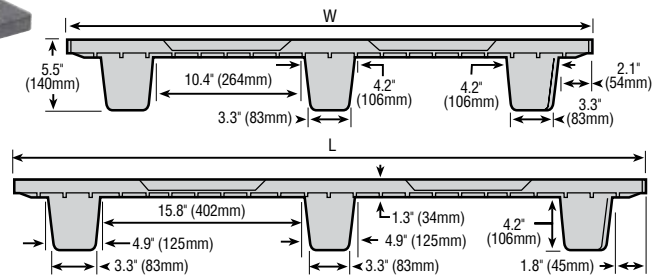

FirmaMax[®] Plastic Carriers

SPECIFICATIONS

48x40 nestable carrier

- Up to 10 times the lifespan of conventional wood pallets
- Proprietary 100% recycled plastic formulations reduce demand for wood and petrochemicals
- Meets or exceeds all GMA standards
- Ideal for sanitary conditions; can be cleaned and sterilized
- Will not absorb moisture or harbor bacteria
- Highest buy-back value

(Carrier with runners shown on reverse side)

Description	Part #	Dimensions*						Carrier weight		Truck-load qty.	Ocean cargo qty.	
		Length (L)		Width (W)		Height (H)		lbs.	kg		20 ft.	40 ft.
		in.	mm	in.	mm	in.	mm					
Standard	TUFM4840LN	48	1,219	40	1,016	5.5	140	16	7.3	2,100	640	1,280
Heavy-duty	TUM4840005	48	1,219	40	1,016	5.5	140	36	16.3	900	260	520

Description	Part #	Runner dimensions*						Runner weight (each)		Carrier weight	
		Length (L)		Width (W)		Height (H)		lbs.	kg	lbs.	kg
		in.	mm	in.	mm	in.	mm				
Runners (standard)	TUFMRUN002	46.8	1,187	6.25	159	0.7	19	2.5	1.1	23.5	10.7