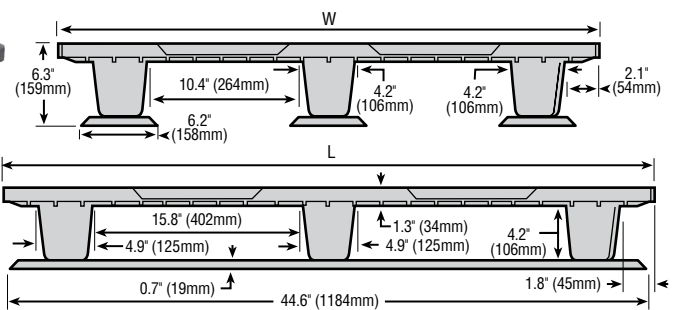

Description	Part #	Runner dimensions*						Runner weight (each)		Carrier weight	
		Length (L)		Width (W)		Height (H)		lbs.	kg	lbs.	kg
		in.	mm	in.	mm	in.	mm				
Runners (standard)	TUFMRUN002	46.8	1,187	6.25	159	0.7	19	2.5	1.1	23.5	10.7