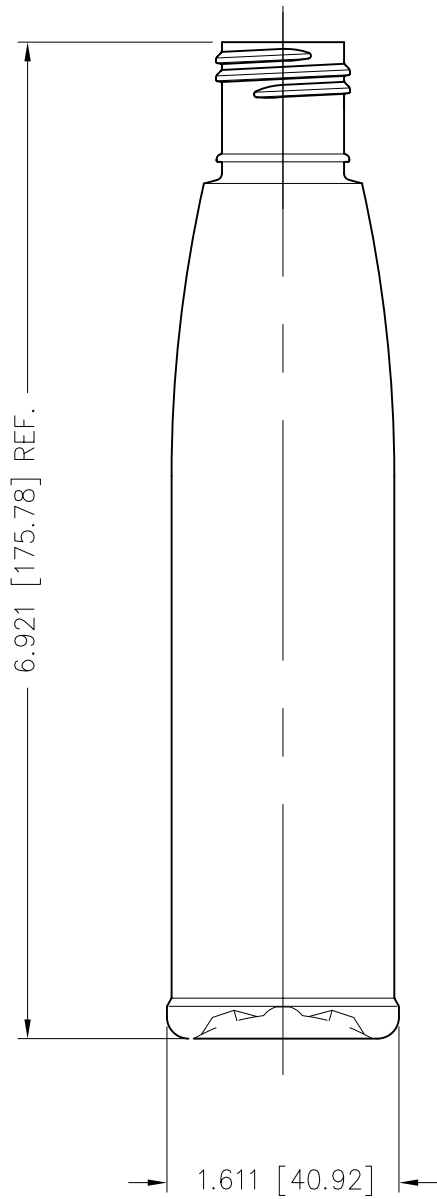

NECK FINISH:	M24-SP410	GRAM WEIGHT:	23.5g±1.5g
BOTTLE MAT.:	PETE	OVER-FLOW:	160ml±6ml
DESC. 150ml MODIFIED BULLET			

PROJECT NO.: 4-4297-P

SCALE: 3:4

REV.: B

NECK FINISH:	M24-SP415	GRAM WEIGHT:	24.0g±1.5g
BOTTLE MAT.:	PETE	OVER-FLOW:	161ml±6ml
DESC. 150ml MODIFIED BULLET			

Matrix
PACKAGING INC.

PROJECT NO.: 4-4297-P

SCALE: 3:4

REV.: B