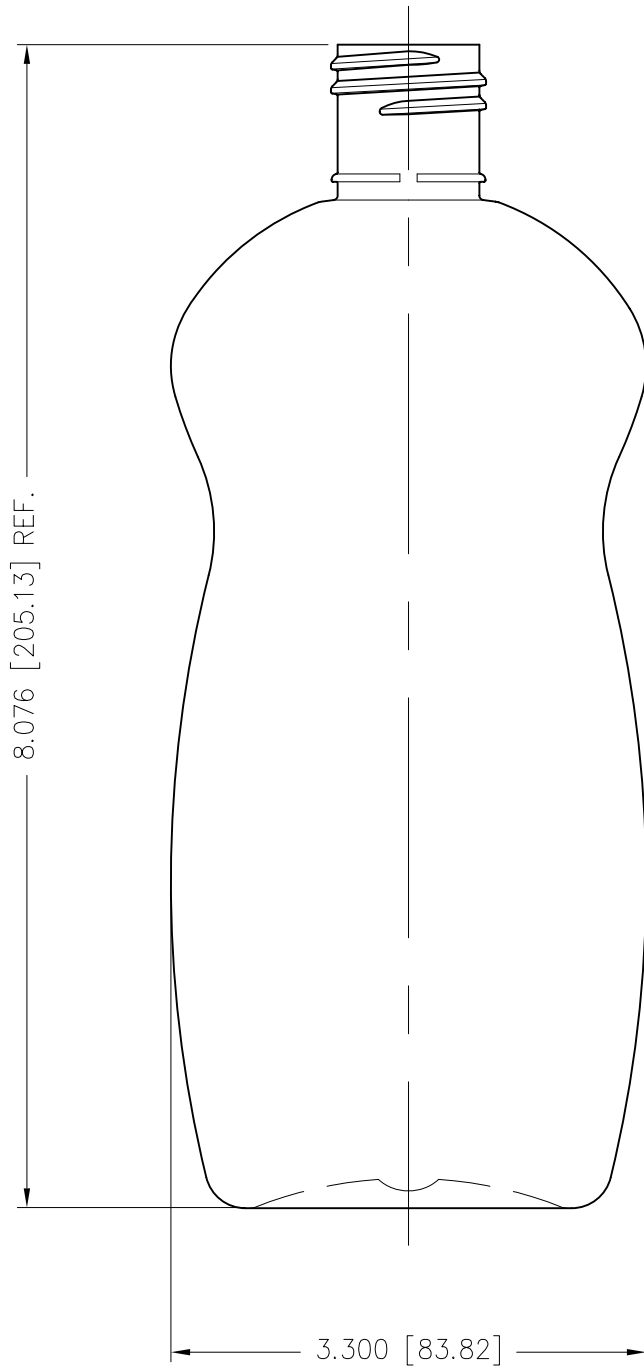

NECK FINISH:	M28-SP410	GRAM WEIGHT:	37.0g±2.5g
BOTTLE MAT.:	PETE	OVER-FLOW:	514ml±11ml
DESC.	16oz PINCHED WAIST		

Matrix
PACKAGING INC.

PROJECT NO.: 4-5168

SCALE: 3:4

REV.: B

NECK FINISH:	M28-SP415	GRAM WEIGHT:	37.0g±2.5g
BOTTLE MAT.:	PETE	OVER-FLOW:	518ml±11ml
DESC.	16oz PINCHED WAIST		

Matrix
PACKAGING INC.

PROJECT NO.: 4-5168

SCALE: 3:4

REV.: B