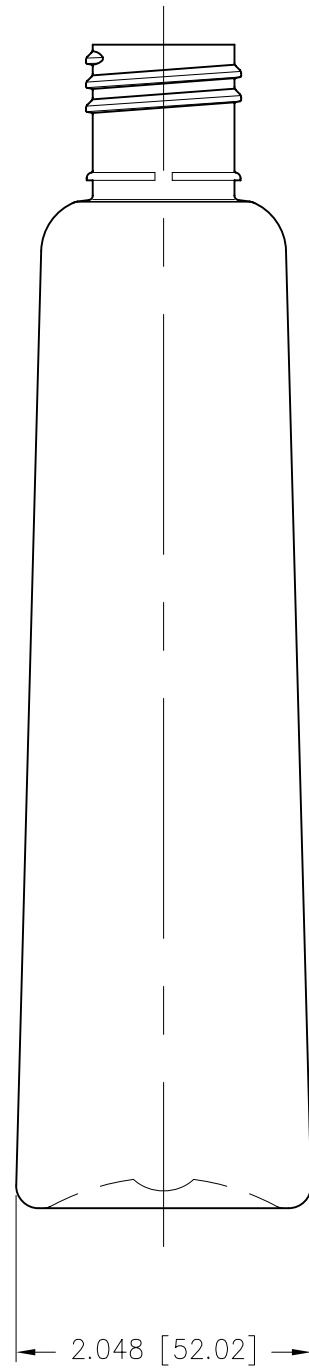

NECK FINISH:	M28-SP410	GRAM WEIGHT:	37.0g±2.5g
BOTTLE MAT.:	PETE	OVER-FLOW:	514ml±11ml
DESC.	16oz PINCHED WAIST		

Matrix
PACKAGING INC.

PROJECT NO.: 4-5168

SCALE: 3:4

REV.: B

NECK FINISH:	M28-SP415	GRAM WEIGHT:	37.0g±2.5g
BOTTLE MAT.:	PETE	OVER-FLOW:	518ml±11ml
DESC.	16oz PINCHED WAIST		

Matrix
PACKAGING INC.

PROJECT NO.: 4-5168

SCALE: 3:4

REV.: B