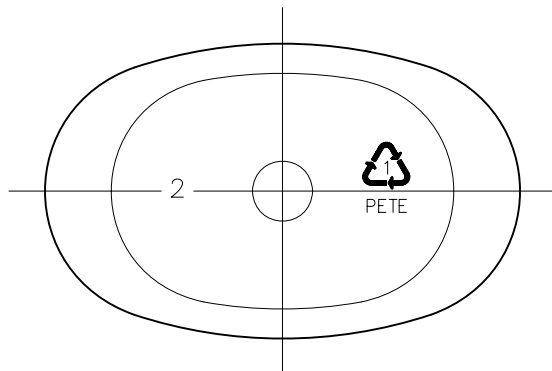

NECK FINISH:	M28-SP410	GRAM WEIGHT:	37.0g±2.5g
BOTTLE MAT.:	PETE	OVER-FLOW:	514ml±11ml
DESC.	16oz PINCHED WAIST		

Matrix
PACKAGING INC.

PROJECT NO.: 4-5168

SCALE: 3:4

REV.: B

NECK FINISH:	M28-SP415	GRAM WEIGHT:	37.0g±2.5g
BOTTLE MAT.:	PETE	OVER-FLOW:	518ml±11ml
DESC.	16oz PINCHED WAIST		

Matrix
PACKAGING INC.

PROJECT NO.: 4-5168

SCALE: 3:4

REV.: B