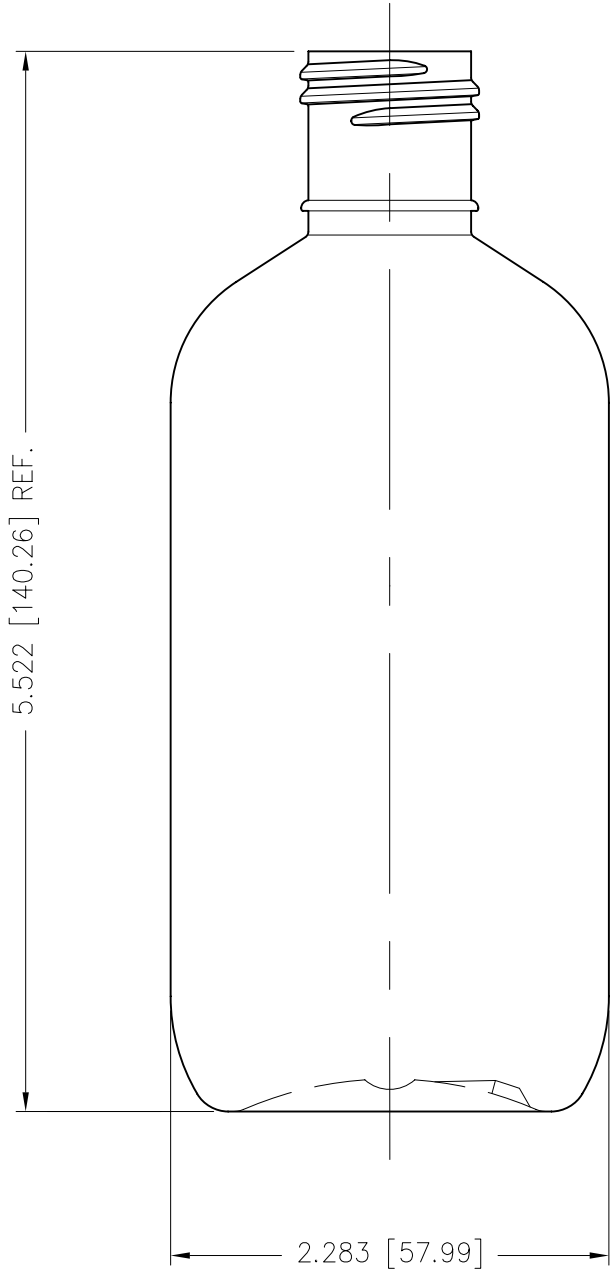

NECK FINISH:	M24-SP410	GRAM WEIGHT:	23.5g±1.5g
BOTTLE MAT.:	PET	OVER-FLOW:	271ml±7ml
DESC.	250ml BOSTON RD.		

Matrix
PACKAGING INC.

PROJECT NO. 4-4473-P

SCALE: 1:1

REV.: A

NECK FINISH:	M24-SP415	GRAM WEIGHT:	23.5g±1.5g
BOTTLE MAT.:	PET	OVER-FLOW:	273ml±7ml
DESC. 250ml BOSTON RD.			
PROJECT NO. 4-4473-P			
SCALE: 1:1		REV.: A	