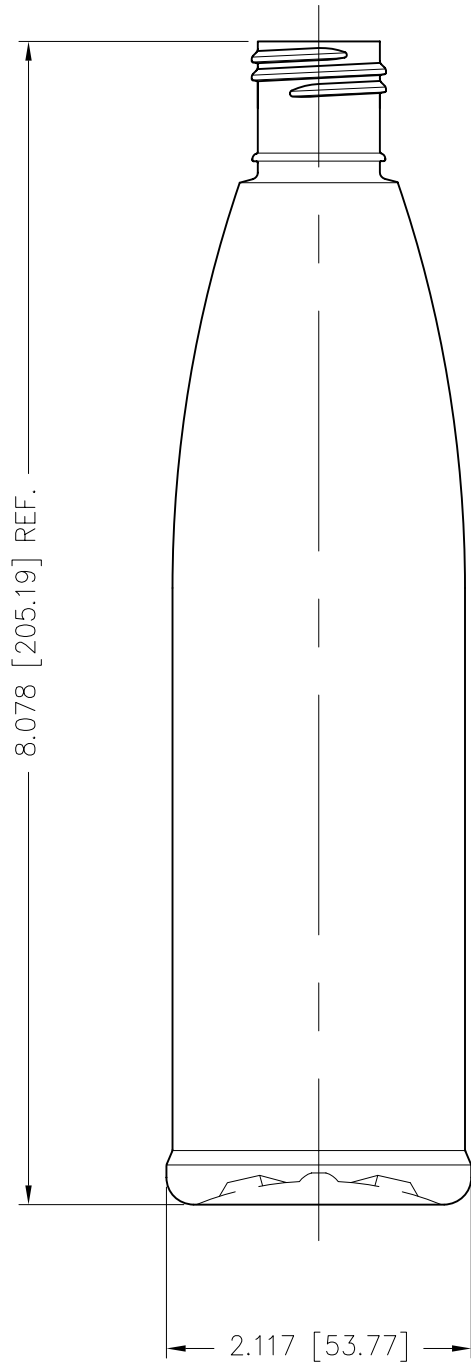

NECK FINISH:	M24-SP410	GRAM WEIGHT:	23.5g±1.5g
BOTTLE MAT.:	PETE	OVER-FLOW:	324.5ml±9ml
DESC.	300ml MODIFIED BULLET		

Matrix
PACKAGING INC.

PROJECT NO.: 4-4298-P

SCALE: 3:4

REV.: B

NECK FINISH:	M24-SP415	GRAM WEIGHT:	24.0g±1.5g
BOTTLE MAT.:	PETE	OVER FLOW:	325.5ml±9ml
DESC.	300ml MODIFIED BULLET		

Matrix
PACKAGING INC.

PROJECT NO.: 4-4298-P

SCALE: 3:4

REV.: B