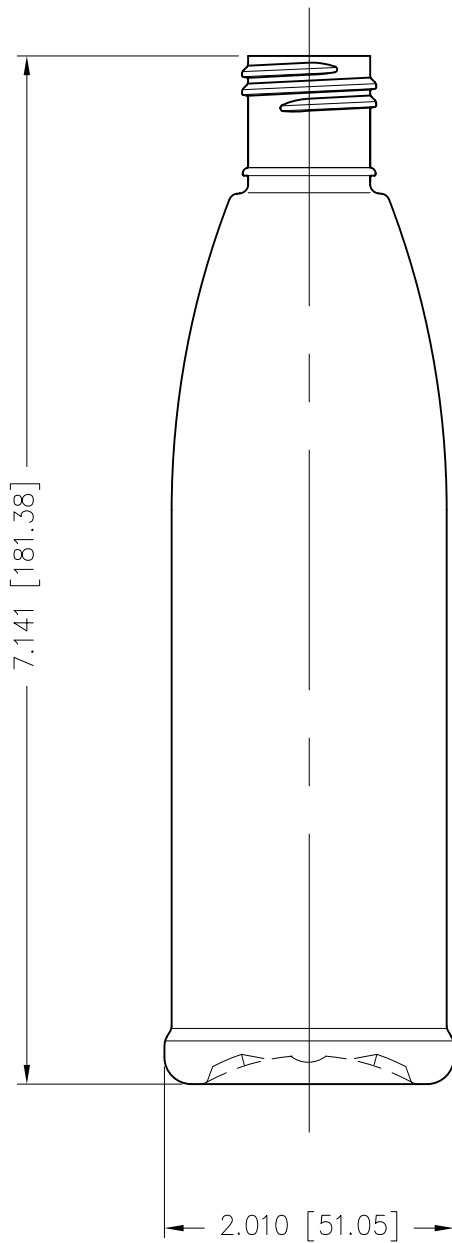

NECK FINISH:	M24-SP410	GRAM WEIGHT:	23.5g±1.5g
BOTTLE MAT.:	PETE	OVER-FLOW:	252ml±7ml
DESC. 8oz MODIFIED BULLET			

PROJECT NO.: 4-3942-P

SCALE: 3:4

REV.: C

NECK FINISH:	M24-SP415	GRAM WEIGHT:	24.0g±1.5g
BOTTLE MAT.:	PETE	OVER-FLOW:	254ml±7ml
DESC. 8oz MODIFIED BULLET			

Matrix
PACKAGING INC.

PROJECT NO.: 4-3942-P

SCALE: 3:4

REV.: C