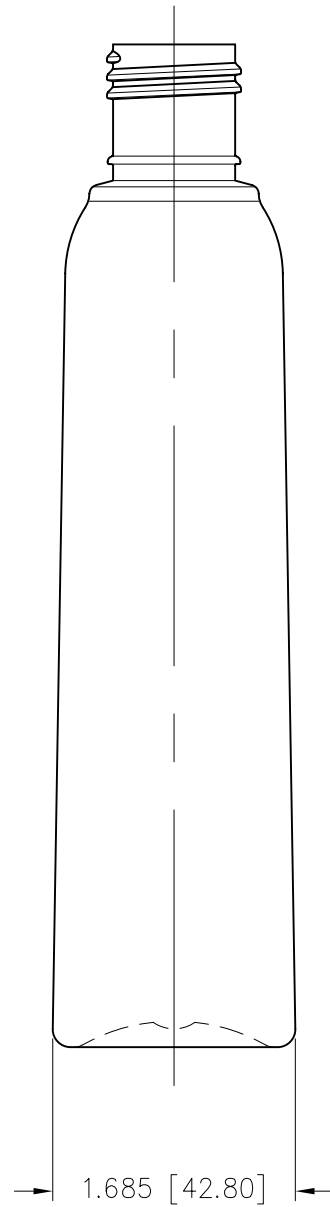

NECK FINISH:	M24-SP410	GRAM WEIGHT:	23.5g±1.5g
BOTTLE MAT.:	PETE	OVER-FLOW:	258ml±7ml
DESC.	8oz TAPERED OVAL		

PROJECT NO.: 4-3943

SCALE: 3:4 REV.: E

NECK FINISH:	M24-SP415	GRAM WEIGHT:	23.5g±1.5g
BOTTLE MAT.:	PETE	OVER-FLOW:	260ml±7ml
DESC.	8oz TAPERED OVAL		

Matrix
PACKAGING INC.

PROJECT NO.: 4-3943

SCALE: 3:4

REV.: E