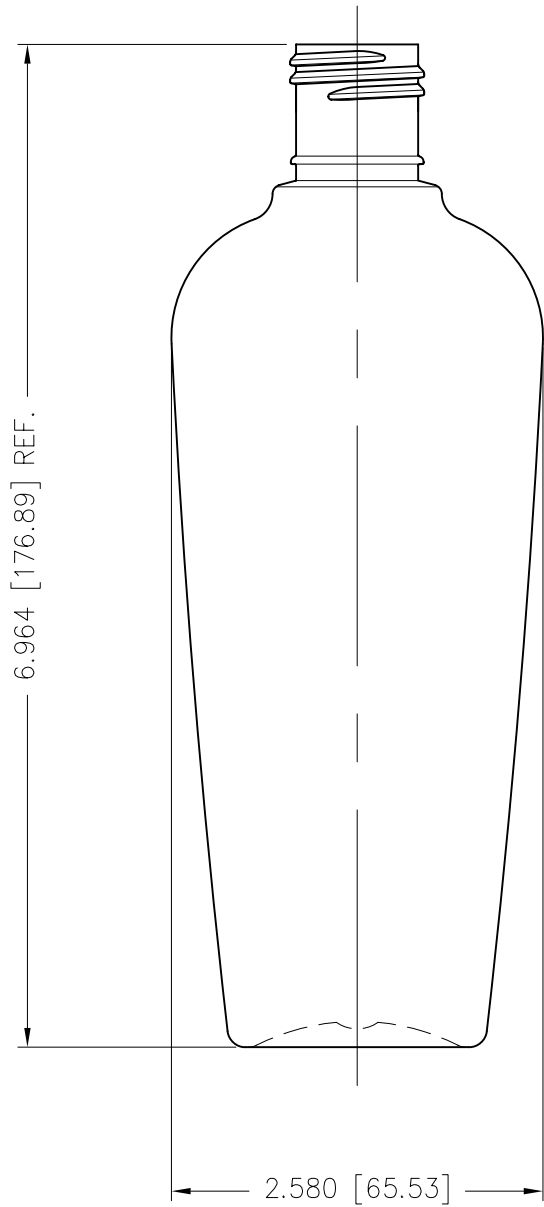

NECK FINISH:	M24-SP410	GRAM WEIGHT:	23.5g±1.5g
BOTTLE MAT.:	PETE	OVER-FLOW:	258ml±7ml
DESC.	8oz TAPERED OVAL		

PROJECT NO.: 4-3943

SCALE: 3:4 REV.: E

NECK FINISH:	M24-SP415	GRAM WEIGHT:	23.5g±1.5g
BOTTLE MAT.:	PETE	OVER-FLOW:	260ml±7ml
DESC.	8oz TAPERED OVAL		

Matrix
PACKAGING INC.

PROJECT NO.: 4-3943

SCALE: 3:4

REV.: E