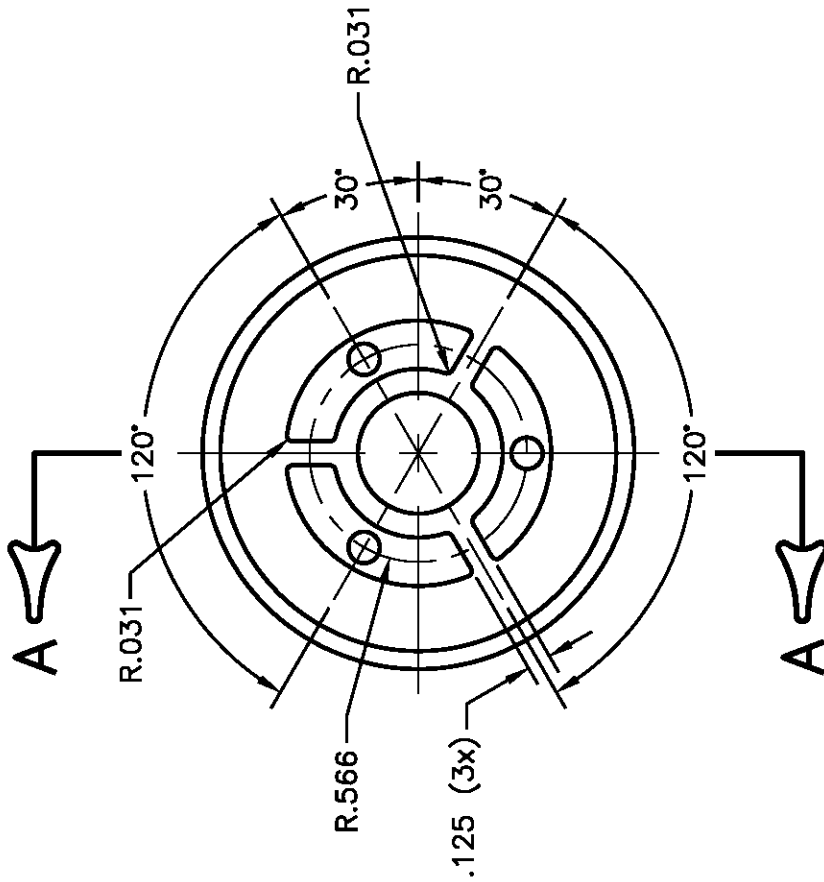

SECTION A-A

87 CENTER STREET
CHATHAM, NY 12037
A DIVISION OF SONOCO PRODUCTS CO.

Ø2.250" x 1.000" x Ø1.760"
ULTRA FINE WIRE SPOOL